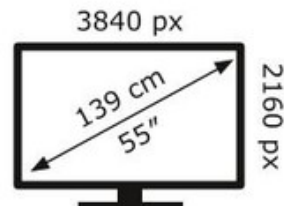

ENERG

TCL

55C728X1

98 kWh/1000h

ABCDEF**G**

158 kWh/1000h

2019/2013